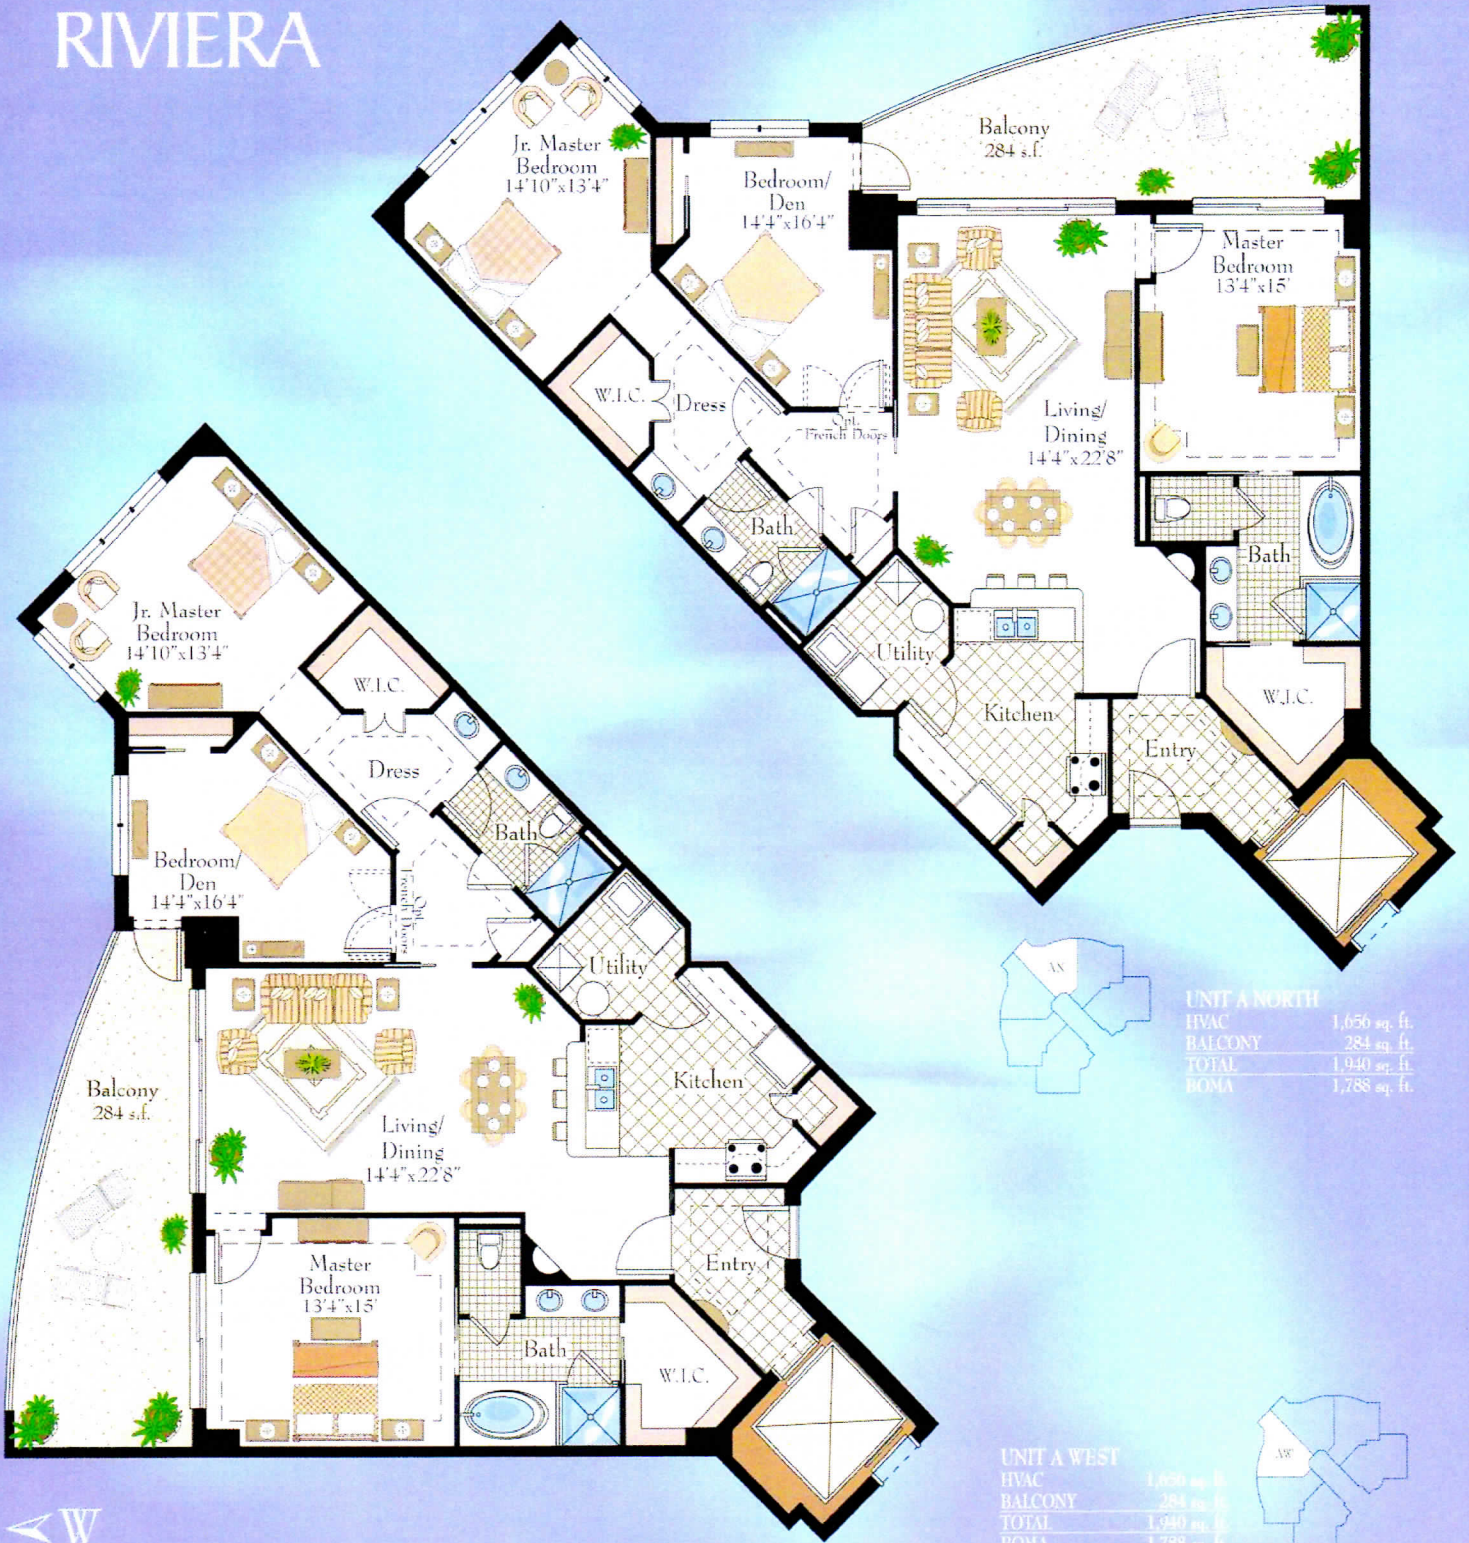

A FLOOR PLAN

UNIT A NORTH

HVAC	1,656 sq. ft.
BALCONY	284 sq. ft.
TOTAL	1,940 sq. ft.
BOMA	1,788 sq. ft.

UNIT A WEST

HVAC	1,656 sq. ft.
BALCONY	284 sq. ft.
TOTAL	1,940 sq. ft.
BOMA	1,788 sq. ft.